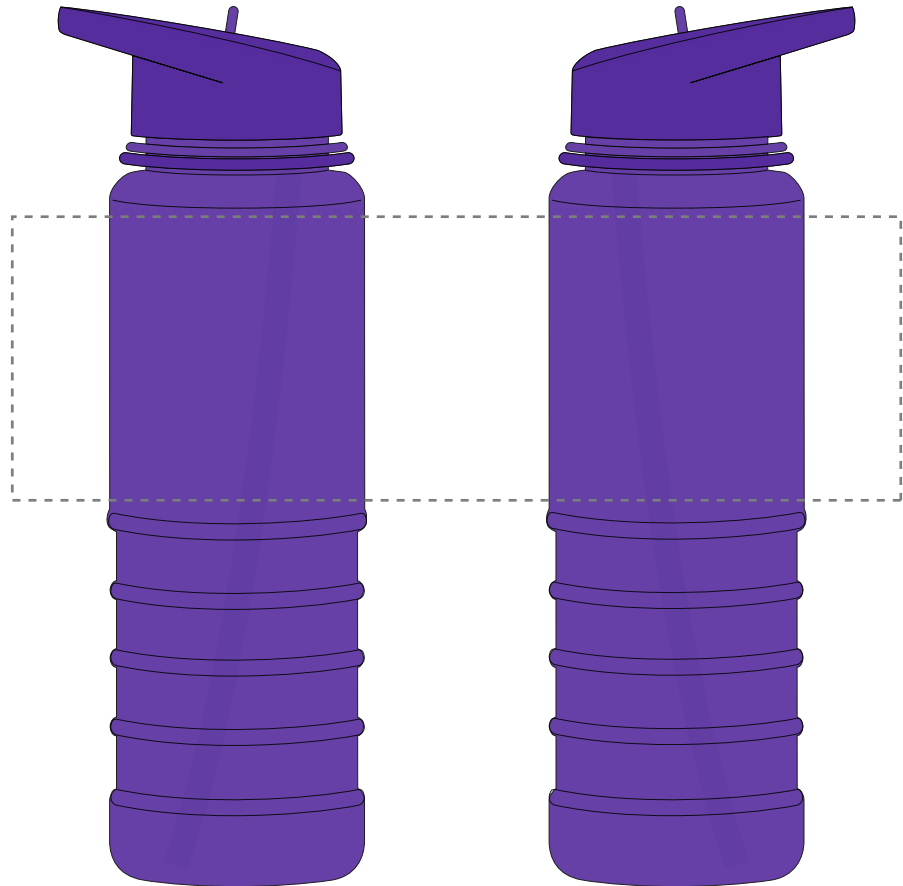

Your Ref:	Quantity:	Product Code: MG9706
Our Ref:	Version: 1	Product Colour: PURPLE

**PRINTING CONCERNS:**

We stock this item in the following colours

**PANTONE REFERENCE(S)**
 Full colour printing

ARTWORK SCALE 50%

LOGOS WILL BE DIRECTLY OPPOSITE  
LOGOS WILL NOT BE DIRECTLY OPPOSITE

Product Image for visualisation  
- colours may vary

The dashed line is to demonstrate print area and will not appear on your printed item